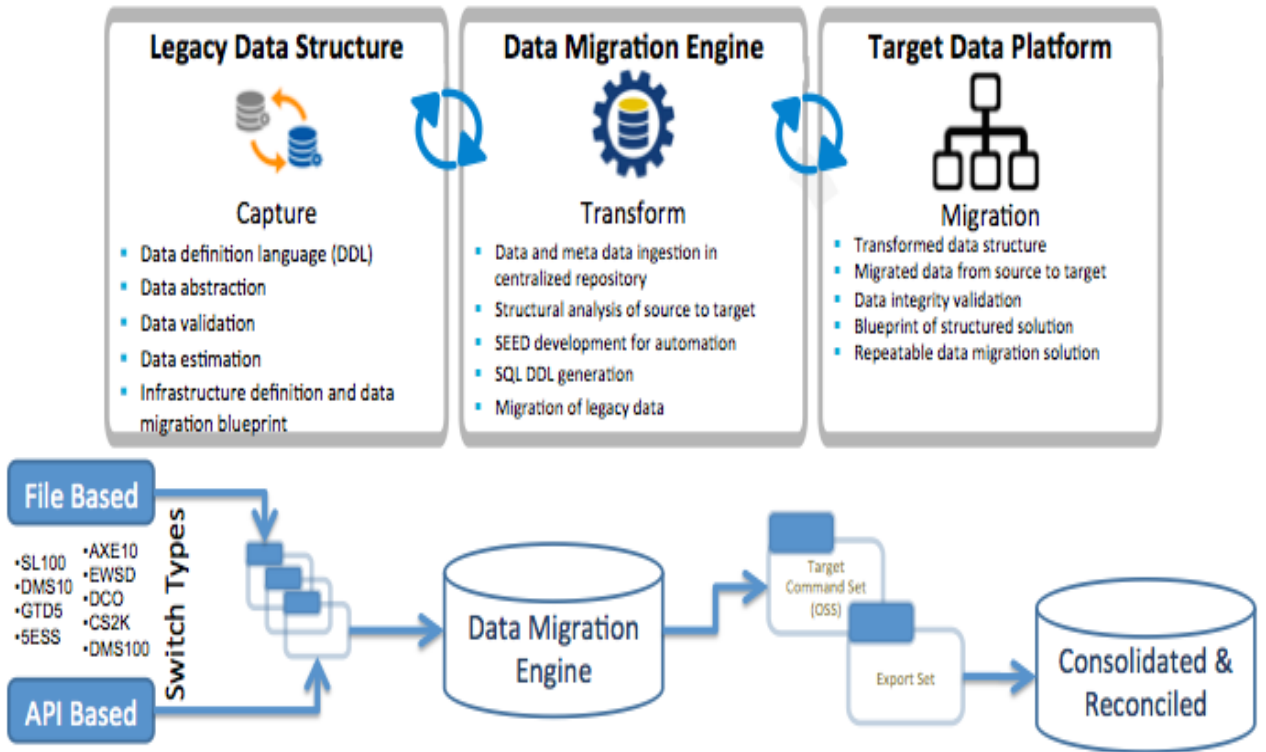

## Cloud-Edge Network Migration Solution

## Result and Business Advantage

The Cloud-Edge Network data migration solution provides unique value in terms of both CAPEX and OPEX savings. The CAPEX and OPEX savings are realized through the low purchase cost and minimal environmental impact the Cloud-Edge solutions offers in terms of software investment and data center footprint respectively. With the Cloud-Edge solution, risks are lowered due to the centralization of the migration engine and the flexibility with the migration logic. Via the centralized repository the migrations are executed and managed without sacrificing performance.